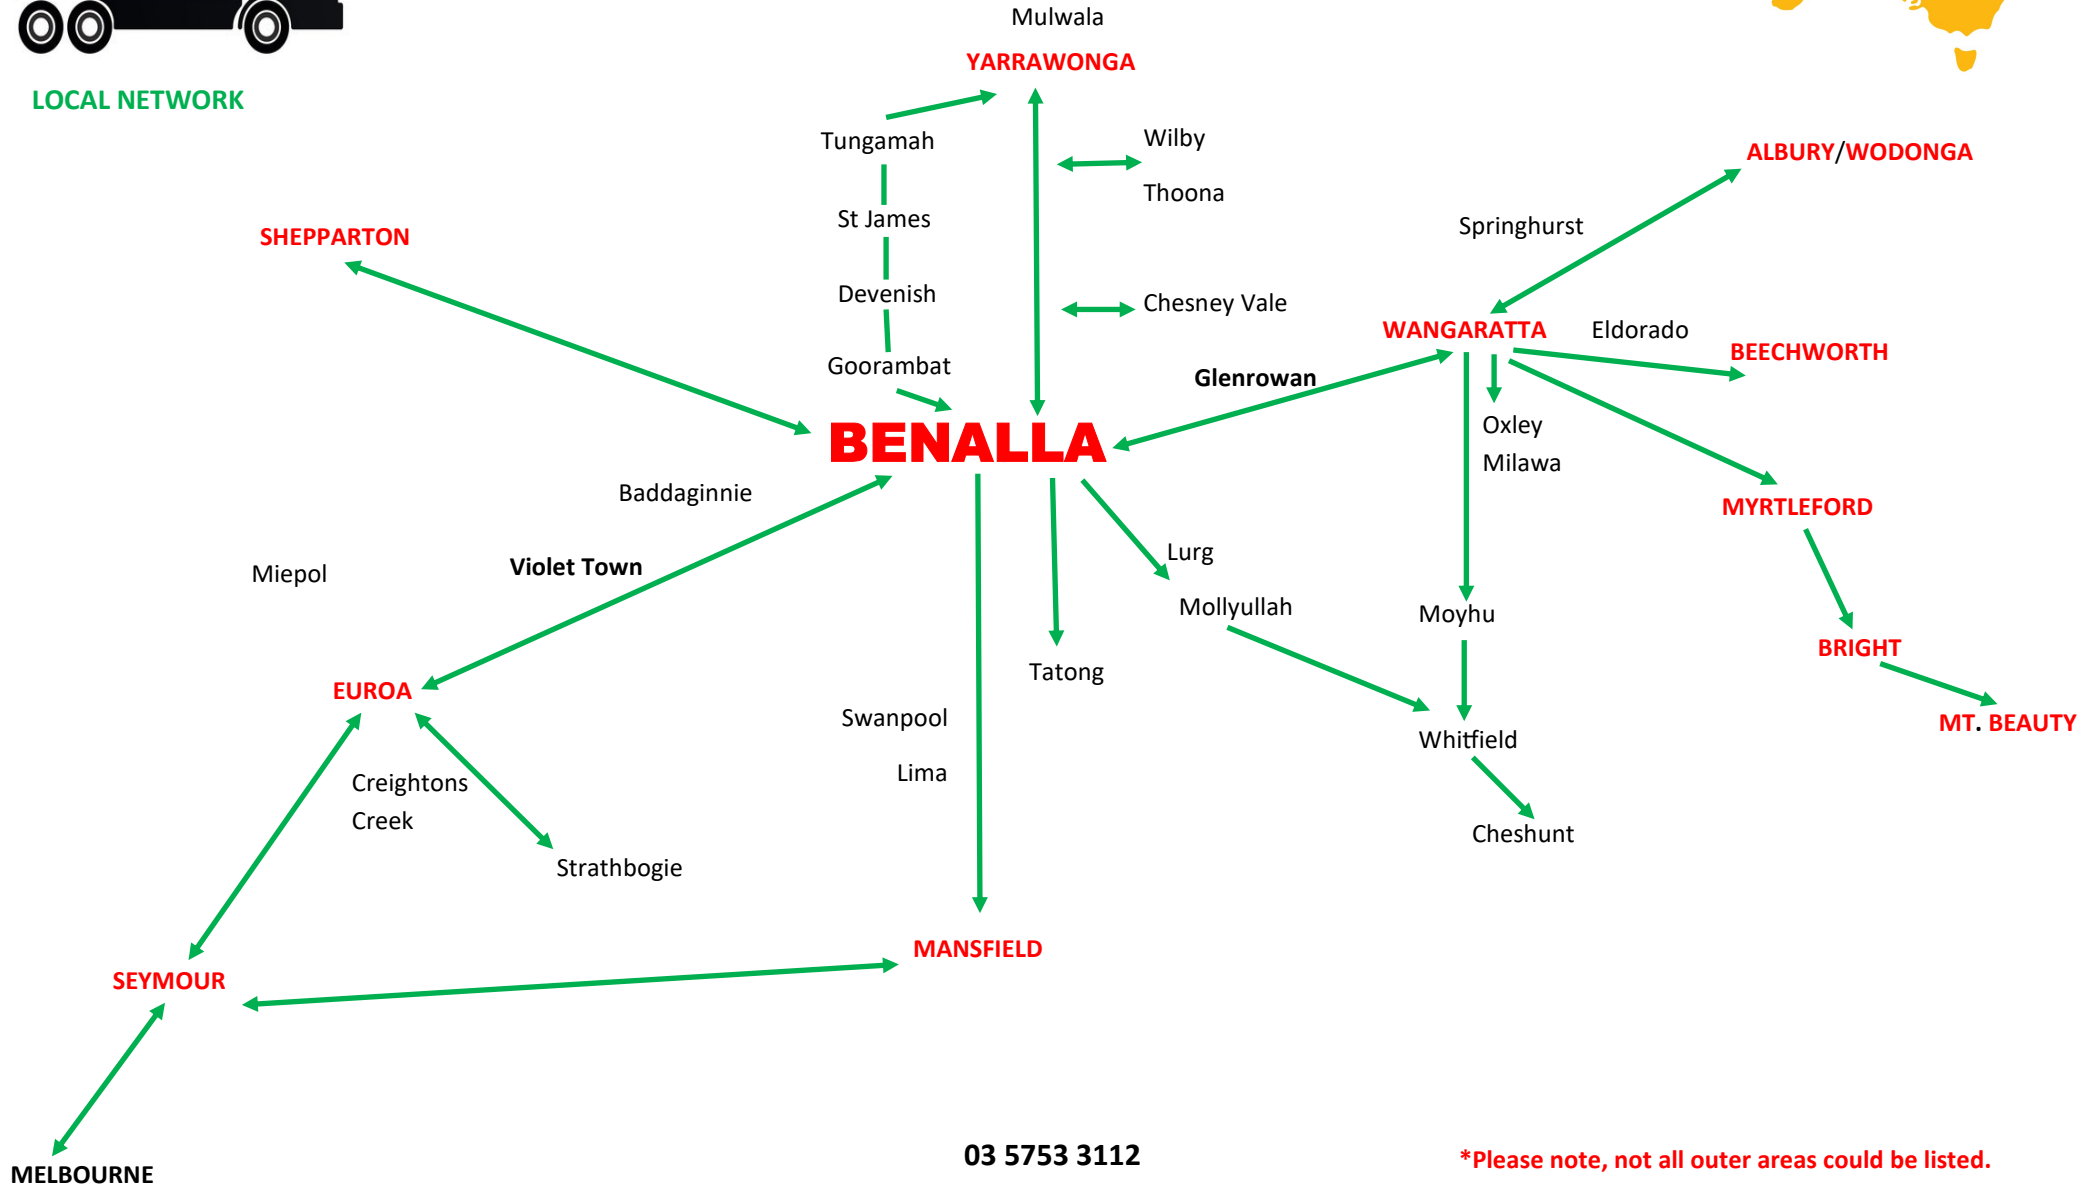

LOCAL NETWORK

Midlandfreight

03 5753 3112

*Please note, not all outer areas could be listed.

17 Enterprise Drive, Benalla VIC 3672